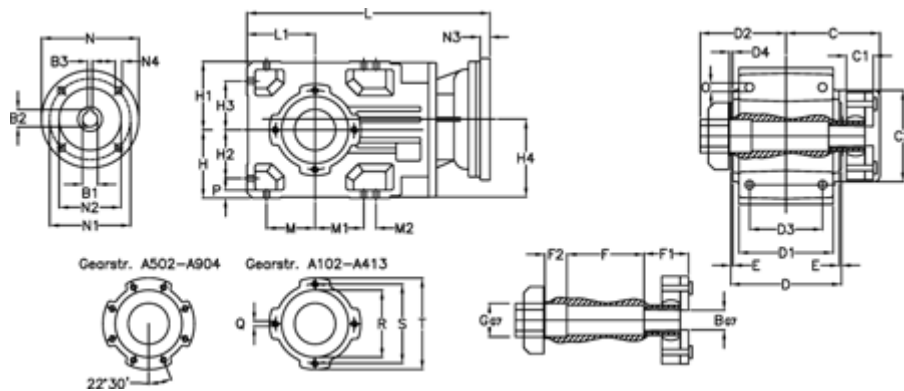

Article number: 29600214616220
 Description: Bevel helical gearbox
 A203QF30-146,1-P63B5

Measures

B = 30	D1 = 110	F2 = 36	L = 361.5	N3 = -
B1 = 11	D2 = 60	G = 32	L1 = 80	N4 = M8x19
B2 = 12.8	D3 = 90	GA = 14,5 NM	M = 60.0	O = 9.5
B3 = 4	d4 = 4.5	H = 80	M1 = 60.0	P = 9
C = 89.5	Description = A203QF-xx-P63 B5	H1 = 80	M2 = -	Q = M8x15
C1 = 23	E = 3.0	H2 = 60.0	N = 140	R = 95
C2 = 72.0	F = 77.5	H3 = 60.0	N1 = 115	S = 115
D = 136	F1 = 36.0	H4 = 93.0	N2 = 95	T = 140